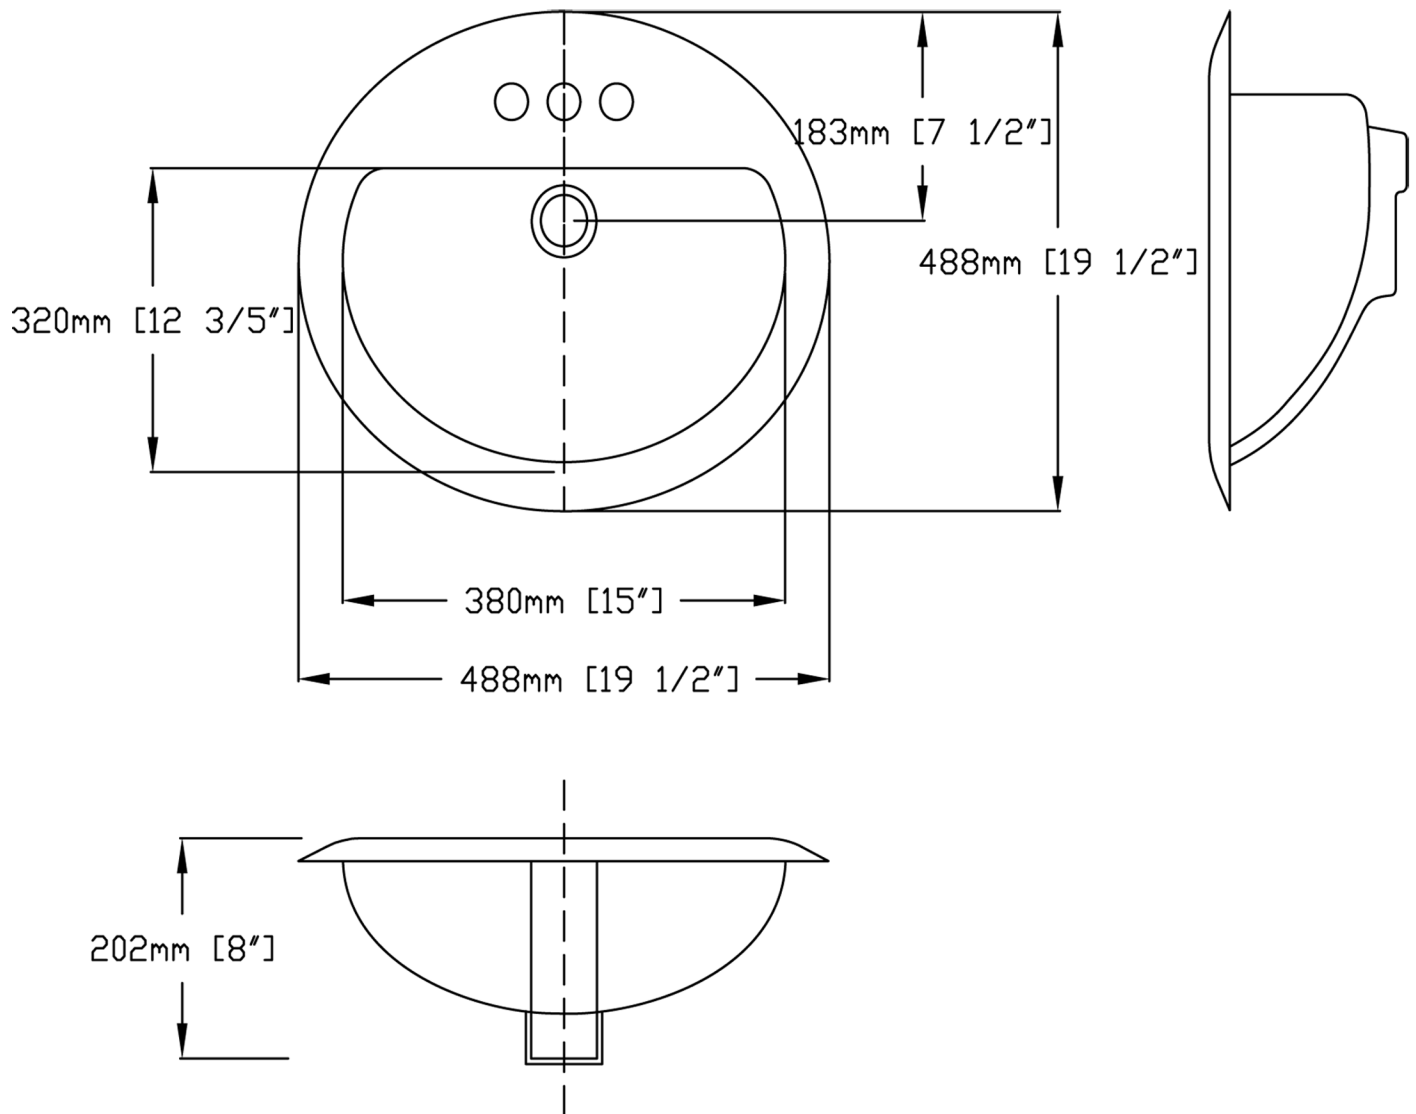

19 3/16" Round Drop-In Lavatory

FEATURES:

- Vitreous China
- Wide Tapered Rim
- Complies with ADA Requirements for Accessibility
- Concealed Overflow
- Every Lavatory Inspected for Sure Fit Installation
- Available with Single Hole, 4" or 8" Faucet Centers
- Available in White, Bone and Biscuit
- AAA Grade Quality Glazed Finish
- Five Year Product Warranty
- Compliant with **UPC, National Plumbing Code of Canada, IPC & IRC**
- Compliant with ASME A112.19.2-2008/CSA B45.1-2008 Certification Standards
- Certificate of Listing filed with ICC Evaluation Service

SPECIFICATIONS

Model No.	Description	Approx Wt.	Gross Cu. Ft.
L1390	Reo 3/16" Round Drop-In Lavatory	17.16 lbs.	0.954 cu. ft.

19 3/16" Round Drop-In Lavatory

NOTE:
Rough-in measurements may vary 1/4" (+ -)